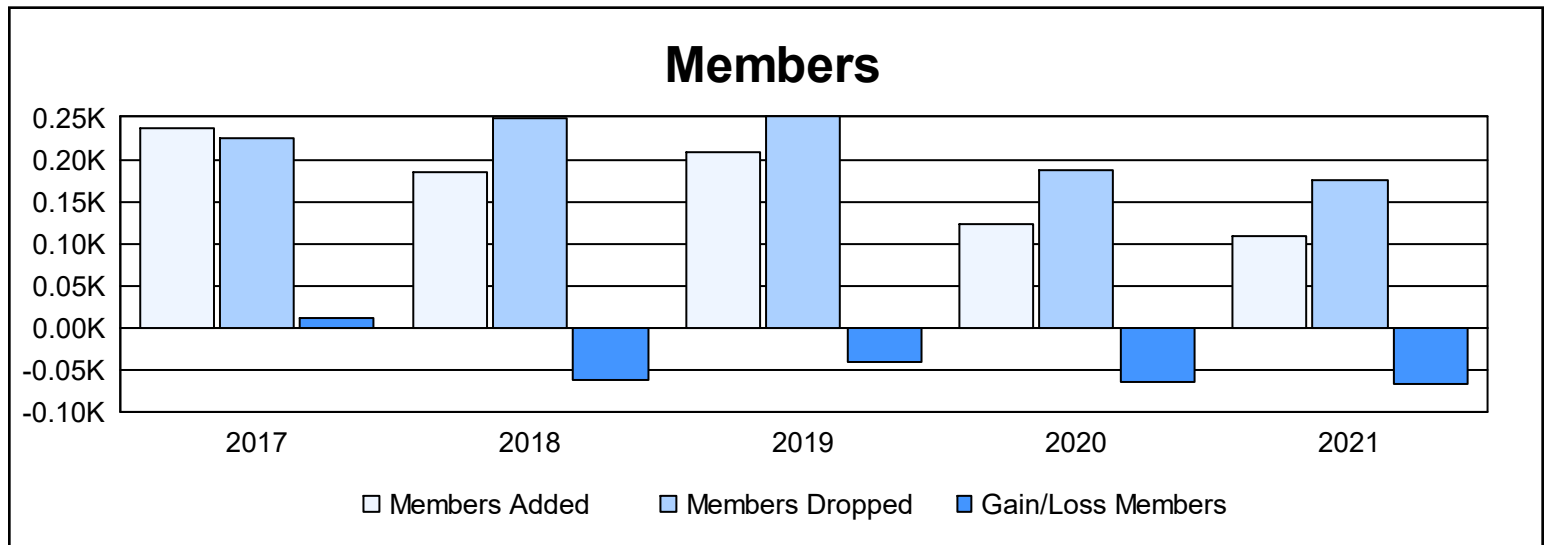

Year	New Clubs	Dropped Clubs	Gain/ Loss Clubs	New Members	Charter Members	Reinstate Members	Transfer Members	Total Member Added	Total Members Dropped	Gain/ Loss Members
2016-2017	3	2	1	142	78	6	11	237	226	11
2017-2018	1	3	-2	147	27	4	7	185	248	-63
2018-2019	2	1	1	143	54	1	11	209	250	-41
2019-2020	0	0	0	111	0	3	8	122	186	-64
2020-2021	0	4	-4	94	2	1	11	108	176	-68
<b>Average</b>	<b>1</b>	<b>2</b>	<b>-1</b>	<b>127</b>	<b>32</b>	<b>3</b>	<b>10</b>	<b>172</b>	<b>217</b>	<b>-45</b>

### Membership Composition June 2021 Cumulative