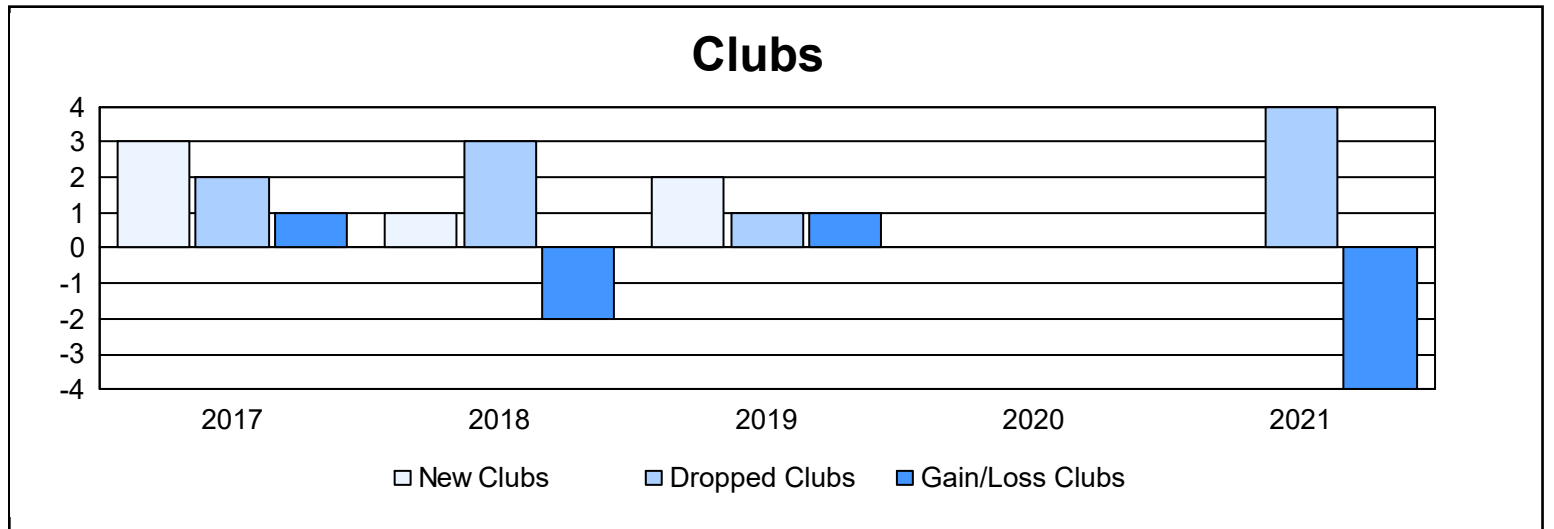

Year	New Clubs	Dropped Clubs	Gain/ Loss Clubs	New Members	Charter Members	Reinstate Members	Transfer Members	Total Member Added	Total Members Dropped	Gain/ Loss Members
2016-2017	3	2	1	142	78	6	11	237	226	11
2017-2018	1	3	-2	147	27	4	7	185	248	-63
2018-2019	2	1	1	143	54	1	11	209	250	-41
2019-2020	0	0	0	111	0	3	8	122	186	-64
2020-2021	0	4	-4	94	2	1	11	108	176	-68
<b>Average</b>	<b>1</b>	<b>2</b>	<b>-1</b>	<b>127</b>	<b>32</b>	<b>3</b>	<b>10</b>	<b>172</b>	<b>217</b>	<b>-45</b>

### Membership Composition June 2021 Cumulative