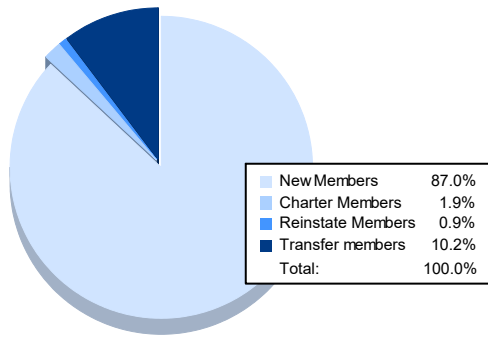

Year	New Clubs	Dropped Clubs	Gain/ Loss Clubs	New Members	Charter Members	Reinstate Members	Transfer Members	Total Member Added	Total Members Dropped	Gain/ Loss Members
2016-2017	3	2	1	142	78	6	11	237	226	11
2017-2018	1	3	-2	147	27	4	7	185	248	-63
2018-2019	2	1	1	143	54	1	11	209	250	-41
2019-2020	0	0	0	111	0	3	8	122	186	-64
2020-2021	0	4	-4	94	2	1	11	108	176	-68
<b>Average</b>	<b>1</b>	<b>2</b>	<b>-1</b>	<b>127</b>	<b>32</b>	<b>3</b>	<b>10</b>	<b>172</b>	<b>217</b>	<b>-45</b>

### Membership Composition June 2021 Cumulative